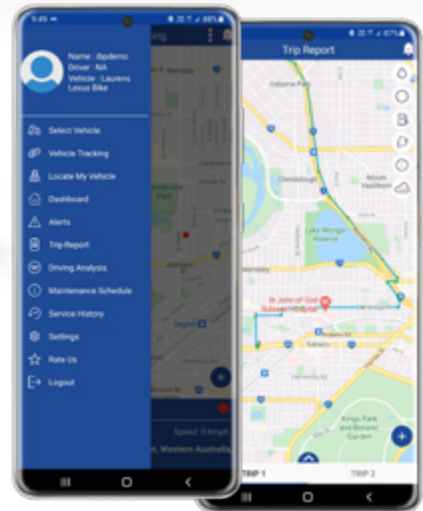

NESA Tracking - Hardwired GPS/4G Tracker

NESA-HW4G

Powered by
fleetminder[®]

Whether it be for personal vehicle security or small business vehicles to track mileage and trip reports, the NESA Tracking HW4G is a compact and discrete GPS tracking module for 24/7 monitoring of your vehicle using the 4G network. The NESA Tracking platform offers 24/7 security provided via Geo-fence alerts if your vehicle is moved from a set location. If installed with an optional relay, a simple click of a button will disable the vehicles starter motor for added anti-theft security*. When the key is on, the location and speed is reported every 60 seconds or at each corner, whichever comes first and a history of every trip is kept online for 6 months.

The NESA-HW4G uses a 4G SIM card on the Telstra network (pre-installed in the device) to transmit to the NESA Tracking 256bit secure servers. The first 12 months tracking subscription is included. You can access the tracking online via the NESA Tracking website or via the included NESA Tracking mobile app when you are on the move. As the NESA-MT4G operates on 9v to 90v, it is compatible with any vehicle, including: cars, motorcycles, vans, utes and trucks, and even e-scooters and e-bikes.

NESA Tracking Subscription Features

- First 12 months tracking included*
- Real time vehicle management via App or Web Portal
- Monitor vehicle 24/7
- Programmable alerts
- Harsh driving/harsh acceleration/crash sensor alerts
- Over-speed and idle time reporting
- Unlimited Geo-fences
- Automated email reports – Trip reports, travel times, speed alerts, mileage etc
- Service reminders based on time or distance travelled
- Free Apple and Android app included
- *Renew subscription directly via the NESA Tracking App